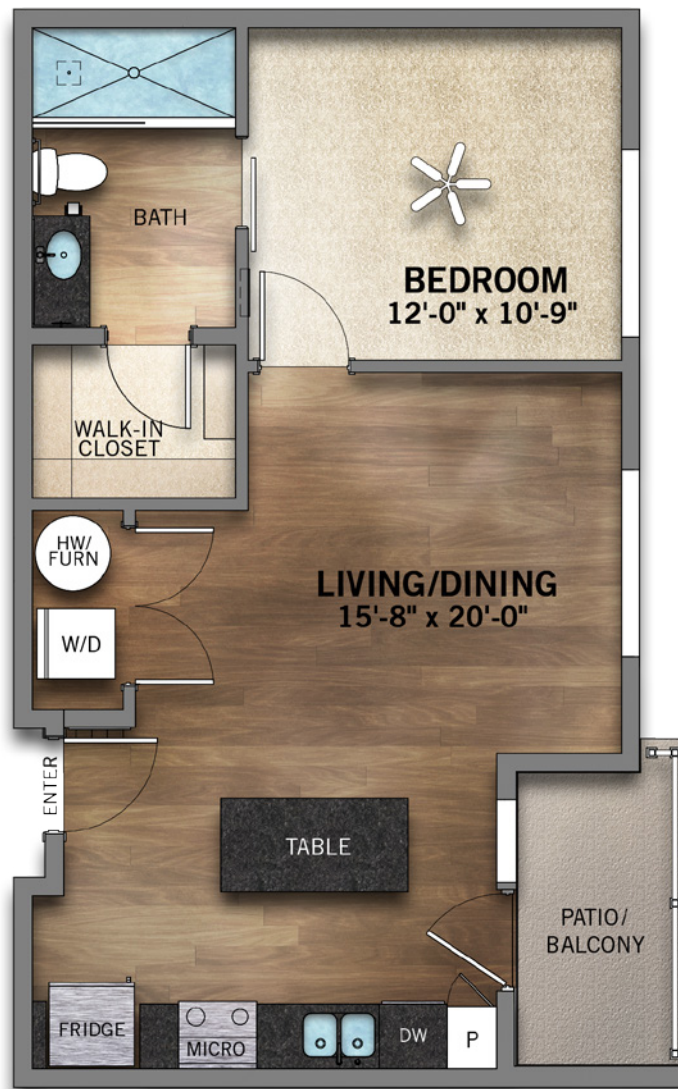

# HIGHLAND Station

AN EDWARDS COMMUNITY

THE HAMLET <sup>1.0</sup>  
1BR/1BATH | 637 SF

MONTHLY RENT

SECURITY DEPOSIT

\*In select units. Square footage shown is interior living space & does not include patio or terrace. Window size & locations vary based on the actual apartment.